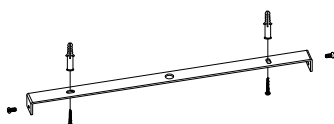

NOVA LUCE

9695249

1

Turn off the general switch

2

Drill holes & apply plastic anchors
With screws

3

Connect the wires

4

Apply the side screws

5

Turn on the general switch