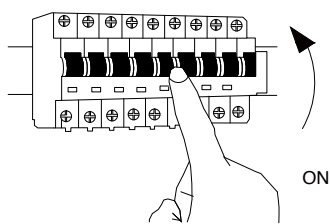

NOVA LUCE

9695249

1

Turn off the general switch

2

Drill holes & apply plastic anchors
With screws

3

Connect the wires

4

Apply the side screws

5

Turn on the general switch