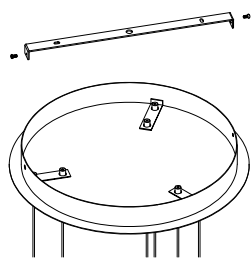

NOVA LUCE

9695249

1

Turn off the general switch

2

Drill holes & apply plastic anchors
With screws

3

Connect the wires

4

Apply the side screws

5

Turn on the general switch