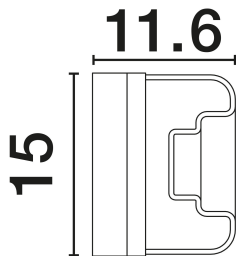

## TECHNICAL DRAWING

## DIMENSION & WEIGHT

LxWxH (cm)	D: 15 W: 11.6
Cut Out (cm)	N/A
Weight (Kgr)	1.1

### PHOTOMETRICAL DATA

Luminous Flux	<b>354lm</b>
Color Temperature	<b>3000K</b>
Light Color (Designation)	<b>Warm White</b>