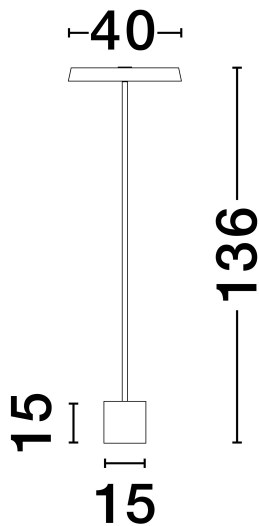

NOVA LUCE

PRODUCT DATASHEET

Version: 001

PRODUCT PHOTOGRAPH

TECHNICAL DRAWING

GENERAL INFORMATION

Product Code	9223419
Collection	Indoor
Product Category	Floor
Product Family	Vetro
Mounting Location	Floor
Application Environment	Indoor
Specifications	N/A

DIMENSION & WEIGHT

LxWxH (cm)	D: 40 H: 136
Cut Out (cm)	N/A
Weight (Kgr)	2.3

MATERIAL & COLOR

Product Color	Matt Black
Body Material	Aluminium & Acrylic

APPLICATION & MOUNTING

Ambient Working Temp.	Max 45°C
Type of Protection	IP20
Dimmable	No
Type of Dimming	N/A
Mounting type	Surface
Mounting Depth (cm)	N/A
Led Module Replaceable	No
Light Source	LED

Power (Nominal)	33W
Input voltage (Nominal)	220-240V
Mains Frequency	50/60Hz

PHOTOMETRICAL DATA

Luminous Flux	2666lm
Color Temperature	3000K
Light Color (Designation)	Warm White

WARRANTY

Warranty	3 Years
----------	----------------