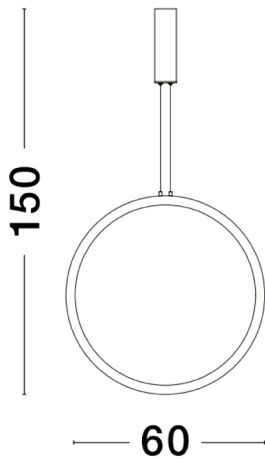

NOVA LUCE

PRODUCT DATASHEET

Version: 001

PRODUCT PHOTOGRAPH

TECHNICAL DRAWING

GENERAL INFORMATION

Product Code	9070168
Collection	Decorative
Product Category	Suspension
Product Family	Change
Mounting Location	Ceiling
Application Environment	Indoor

DIMENSION & WEIGHT

LxWxH (cm)	D: 60 H: 150
Cut out (cm)	N/A
Weight (Kgr)	1.7

MATERIAL & COLOR

Product Color	Brass Gold
Body Material	Aluminium & Acrylic

APPLICATION & MOUNTING

Ambient Working Temp.	Max 45 oC
Type of Protection	IP20
Dimmable	Yes
Type of Dimming (Optional)	Triac
Mounting type	Ceiling
Mounting Depth (cm)	N/A
Led Module Replaceable	No
Light Source	LED

Power (Nominal)	36W
Input voltage (Nominal)	220-240Vac
Mains Frequency	50/60Hz

PHOTOMETRICAL DATA

Luminous Flux	1161 lm
Color Temperature	3000K
Light Color (Designation)	Warm White

WARRANTY

Warranty	3 Years
----------	----------------