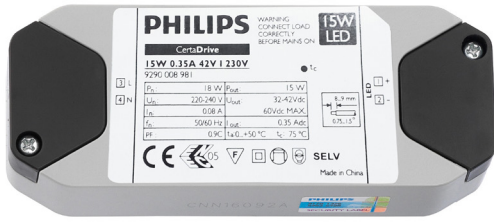

NOVA LUCE

PRODUCT DATASHEET

Version: 001

PRODUCT PHOTOGRAPH

TECHNICAL DRAWING

COMPATIBLE WITH

— On/Off Driver: N/A

— Triac Driver: N/A

— Dali Driver: N/A

GENERAL INFORMATION

Product Code	9715100
Product Category	Accessories
Product Family	Drivers
Mounting Location	N/A
Application Environment	Indoor

DIMENSION & WEIGHT

LxWxH (cm)	D: 0 H: 0
Cut out (cm)	0
Weight (Kgr)	0.069

MATERIAL & COLOR

Product Color	N/A
Body Material	N/A
Cover Material	N/A

APPLICATION & MOUNTING

Ambient Working Temp.	45 C
Type of Protection	IP20
Protection Class IK	N/A
Dimmable	NO
Type of Dimming (Optional)	N/A
Mounting type	N/A
Mounting Depth (cm)	N/A
Led Module Replaceable	N/A
Light Source	N/A
Adjustable	N/A