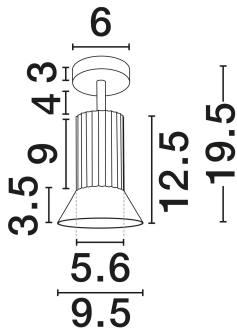

NOVA LUCE

PRODUCT DATASHEET

Version: 001

PRODUCT PHOTOGRAPH

TECHNICAL DRAWING

GENERAL INFORMATION

Product Code	9011440
Collection	Indoor
Product Category	Ceiling
Product Family	Luvia
Mounting Location	Ceiling
Application Environment	Indoor
Specifications	N/A

DIMENSION & WEIGHT

LxWxH (cm)	D: 9.5 H: 19.5
Cut Out (cm)	N/A
Weight (Kgr)	0.2

MATERIAL & COLOR

Product Color	Oxide Gold & Black
Body Material	Aluminium

APPLICATION & MOUNTING

Ambient Working Temp.	Max 45°C
Type of Protection	IP20
Dimmable	Yes
Type of Dimming	N/A
Mounting type	Surface
Mounting Depth (cm)	N/A
Led Module Replaceable	Yes
Light Source	MR16/GU10

Power (Nominal)	1x10W
Input voltage (Nominal)	100-240V
Mains Frequency	50/60Hz

PHOTOMETRICAL DATA

Luminus Flux	N/A
Color Temperature	N/A
Light Color (Designation)	N/A

WARRANTY

Warranty	3 Years
----------	----------------