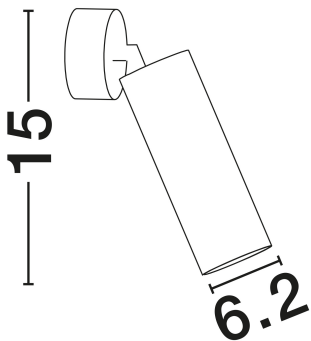

NOVA LUCE

PRODUCT DATASHEET

Version: 001

PRODUCT PHOTOGRAPH

GENERAL INFORMATION

Product Code	821602
Collection	Indoor
Product Category	Wall
Product Family	Dexter
Mounting Location	Wall
Application Environment	Indoor
Specifications	N/A

DIMENSION & WEIGHT

LxWxH (cm)	D: 6.2 H: 15
Cut Out (cm)	N/A
Weight (Kgr)	0.4

MATERIAL & COLOR

Product Color	Sandy White
Body Material	Aluminium

TECHNICAL DRAWING

APPLICATION & MOUNTING

Ambient Working Temp.	Max 45°C
Type of Protection	IP20
Dimmable	Yes
Type of Dimming	N/A
Mounting type	Surface
Mounting Depth (cm)	N/A
Led Module Replaceable	Yes
Light Source	LED GU10

Power (Nominal)	1x10W
Input voltage (Nominal)	100-240V
Mains Frequency	50/60Hz

PHOTOMETRICAL DATA

Luminous Flux	N/A
Color Temperature	N/A
Light Color (Designation)	N/A

WARRANTY

Warranty	3 Years
----------	----------------