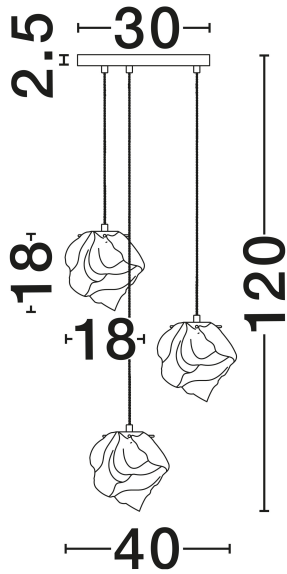

NOVA LUCE

PRODUCT DATASHEET

Version: 001

PRODUCT PHOTOGRAPH

TECHNICAL DRAWING

GENERAL INFORMATION

Product Code	9009254
Collection	Indoor
Product Category	Suspension
Product Family	Odelle
Mounting Location	Ceiling
Application Environment	Indoor
Specifications	N/A

DIMENSION & WEIGHT

LxWxH (cm)	D: 40 H: 120
Cut Out (cm)	N/A
Weight (Kgr)	2.9

MATERIAL & COLOR

Product Color	Amber & Brass Gold
Body Material	Glass & Metal

APPLICATION & MOUNTING

Ambient Working Temp.	Max 45°C
Type of Protection	IP20
Dimmable	Yes
Type of Dimming	N/A
Mounting type	Surface
Mounting Depth (cm)	N/A
Led Module Replaceable	Yes
Light Source	E14

Power (Nominal)	3X5W
Input voltage (Nominal)	100-240V
Mains Frequency	50/60Hz

PHOTOMETRICAL DATA

Luminus Flux	N/A
Color Temperature	N/A
Light Color (Designation)	N/A

WARRANTY

Warranty	3 Years
----------	----------------