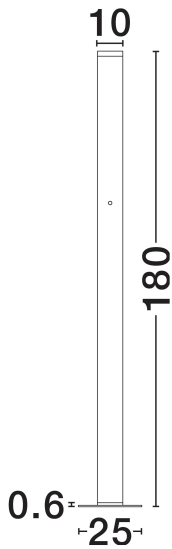

### PRODUCT PHOTOGRAPH

### TECHNICAL DRAWING

### DIMENSION & WEIGHT

LxWxH (cm)	D: 10 H: 180
Cut Out (cm)	N/A
Weight (Kgr)	6.8

### PHOTOMETRICAL DATA

Luminous Flux	<b>3524lm</b>
Color Temperature	<b>3000K</b>
Light Color (Designation)	<b>Warm White</b>