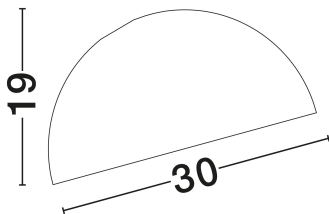

TECHNICAL DRAWING

GENERAL INFORMATION

Product Code	9695315
Collection	Indoor
Product Category	Ceiling
Product Family	Onia
Mounting Location	Ceiling
Application Environment	Indoor
Specifications	N/A

DIMENSION & WEIGHT

LxWxH (cm)	D: 29 H: 19
Cut Out (cm)	N/A
Weight (Kgr)	0.6

MATERIAL & COLOR

Product Color	Sandy White
Body Material	Metal

APPLICATION & MOUNTING

Ambient Working Temp.	Max 45°C
Type of Protection	IP20
Dimmable	Yes
Type of Dimming	N/A
Mounting type	Surface
Mounting Depth (cm)	N/A
Led Module Replaceable	Yes
Light Source	E27

NOVA LUCE S.A

Schimatari Viotias
32009, Greece

+30 22620 58 121
+30 22620 56 743

info@novaluce.com
www.novaluce.com