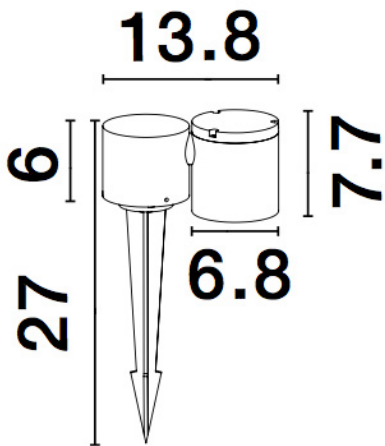

NOVA LUCE

PRODUCT DATASHEET

Version: 001

PRODUCT PHOTOGRAPH

TECHNICAL DRAWING

GENERAL INFORMATION

Product Code	9279111
Collection	Outdoor
Product Category	Spotlights
Product Family	FOCUS
Mounting Location	Ground / Wall
Application Environment	Outdoor

DIMENSION & WEIGHT

LxWxH (cm)	L: 6,8 W: 13,8 H: 27
Cut out (cm)	N/A
Weight (Kgr)	0.5

MATERIAL & COLOR

Product Color	Black
Body Material	Aluminium&-Glass

APPLICATION & MOUNTING

Ambient Working Temp.	Max 40 oC
Type of Protection	IP54
Dimmable	No
Type of Dimming (Optional)	N/A
Mounting type	Surface
Mounting Depth (cm)	N/A
Led Module Replaceable	Yes
Light Source	GU10