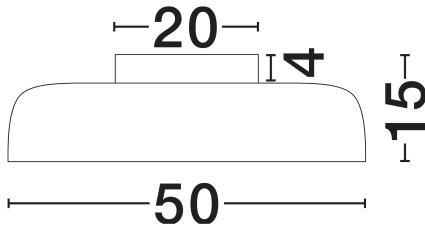

NOVA LUCE

PRODUCT DATASHEET

Version: 001

PRODUCT PHOTOGRAPH

TECHNICAL DRAWING

GENERAL INFORMATION

Product Code	9268008
Collection	Indoor
Product Category	Ceiling
Product Family	Noelia
Mounting Location	Ceiling
Application Environment	Indoor
Specifications	N/A

DIMENSION & WEIGHT

LxWxH (cm)	D: 50 H: 15
Cut Out (cm)	N/A
Weight (Kgr)	2.9

MATERIAL & COLOR

Product Color	Sandy Black
Body Material	Steel, Aluminium &Acrylic

APPLICATION & MOUNTING

Ambient Working Temp.	Max 45°C
Type of Protection	IP20
Dimmable	Yes
Type of Dimming	Triac
Mounting type	Surface
Mounting Depth (cm)	N/A
Led Module Replaceable	No
Light Source	LED

Power (Nominal)	36W
Input voltage (Nominal)	220-240V
Mains Frequency	50/60Hz

PHOTOMETRICAL DATA

Luminous Flux	1837lm
Color Temperature	2700K
Light Color (Designation)	Warm White

WARRANTY

Warranty	3 Years
----------	----------------