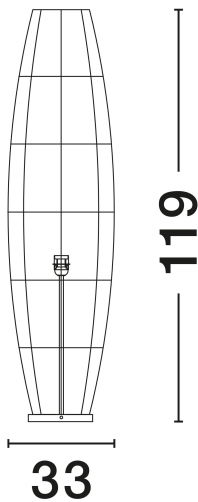

TECHNICAL DRAWING

NOVA LUCE S.A

Schimatari Viotias
32009, Greece

+30 22620 58 121
+30 22620 56 743

info@novaluce.com
www.novaluce.com