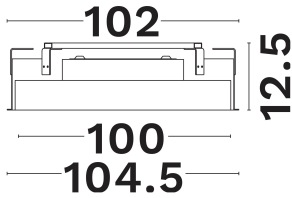

NOVA LUCE

PRODUCT DATASHEET

Version: 001

PRODUCT PHOTOGRAPH

GENERAL INFORMATION

Product Code	9058990
Product Category	Downlights-Commercial
Product Family	Perfect Profiles
Mounting Location	Ceiling
Application Environment	Indoor

DIMENSION & WEIGHT

LxWxH (cm)	D: 100 H:12.5 cm
Cut out (cm)	100,3
Weight (Kgr)	N/A

TECHNICAL DRAWING

MATERIAL & COLOR

Product Color	Black
Body Material	Aluminium
Cover Material	N/A

APPLICATION & MOUNTING

Ambient Working Temp.	45 C
Type of Protection	IP20
Protection Class IK	IK03
Dimmable	Yes
Type of Dimming (Optional)	Triac
Mounting type	Recessed
Mounting Depth (cm)	Ceiling
Led Module Replaceable	No
Light Source	Led
Adjustable	Yes

NOVA LUCE

PRODUCT DATASHEET

Version: 001

ELECTRICAL DATA

Power (Nominal)	120
Input voltage (Nominal)	220-240Vac
Mains Frequency	50/60Hz
Output voltage	N/A
Output Current	N/A
Power Factor	N/A
Efficiency	N/A
SVM	N/A
Pst	N/A
Class	I

PHOTOMETRICAL DATA

Luminous Flux	7200
Luminous Efficacy	60
Color Temperature	3000
Light Color (Designation)	Warm White
CRI	>80
SDCM	<3
Beam Angle	120
UGR	N/A

LIFESPAN

Lifetime	50000
----------	--------------