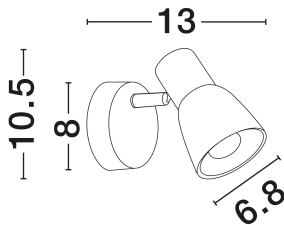

NOVA LUCE

PRODUCT DATASHEET

Version: 001

PRODUCT PHOTOGRAPH

GENERAL INFORMATION

Product Code	667001
Collection	Indoor
Product Category	Spotlights
Product Family	Publico
Mounting Location	Ceiling
Application Environment	Indoor
Specifications	N/A

DIMENSION & WEIGHT

LxWxH (cm)	D: 8 W: 13 H: 10.5
Cut Out (cm)	N/A
Weight (Kgr)	0.3

MATERIAL & COLOR

Product Color	Satin Nickel & Opal
Body Material	Metal & Glass

TECHNICAL DRAWING

APPLICATION & MOUNTING

Ambient Working Temp.	Max 45°C
Type of Protection	IP20
Dimmable	Yes
Type of Dimming	N/A
Mounting type	Surface
Mounting Depth (cm)	N/A
Led Module Replaceable	Yes
Light Source	E14

Power (Nominal)	1x5W
Input voltage (Nominal)	100-240V
Mains Frequency	50/60Hz

PHOTOMETRICAL DATA

Luminous Flux	N/A
Color Temperature	N/A
Light Color (Designation)	N/A

WARRANTY

Warranty	3 Years
----------	----------------