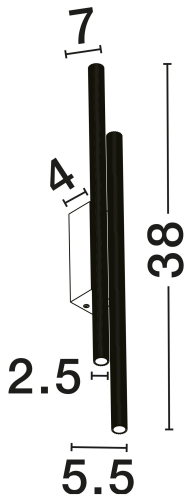

### PRODUCT PHOTOGRAPH

### TECHNICAL DRAWING

### DIMENSION & WEIGHT

LxWxH (cm)	L: 38 W: 7 H: 7
Cut Out (cm)	N/A
Weight (Kgr)	0.62

### PHOTOMETRICAL DATA

Luminous Flux	<b>715lm</b>
Color Temperature	<b>3000K</b>
Light Color (Designation)	<b>Warm White</b>