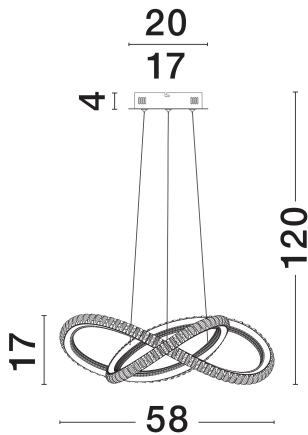

NOVA LUCE

PRODUCT DATASHEET

Version: 001

PRODUCT PHOTOGRAPH

TECHNICAL DRAWING

GENERAL INFORMATION

Product Code	9748160
Collection	Indoor
Product Category	Suspension
Product Family	Ginevra
Mounting Location	Wall
Application Environment	Indoor
Specifications	N/A

DIMENSION & WEIGHT

LxWxH (cm)	D: 57 H: 120
Cut Out (cm)	N/A
Weight (Kgr)	1.8

MATERIAL & COLOR

Product Color	Sandy Black
Body Material	Aluminium & Silicon

APPLICATION & MOUNTING

Ambient Working Temp.	Max 45°C
Type of Protection	IP20
Dimmable	Yes
Type of Dimming	Triac
Mounting type	Surface
Mounting Depth (cm)	N/A
Led Module Replaceable	No
Light Source	LED

Power (Nominal)	56W
Input voltage (Nominal)	220-240V
Mains Frequency	50/60Hz

PHOTOMETRICAL DATA

Luminous Flux	3750lm
Color Temperature	3000K
Light Color (Designation)	Warm White

WARRANTY

Warranty	3 Years
----------	----------------