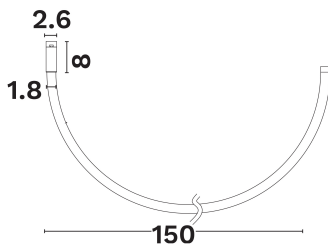

TECHNICAL DRAWING

COMPATIBLE WITH

— On/Off Driver: N/A

— Triac Driver: N/A

— Dali Driver: N/A

GENERAL INFORMATION

Product Code	9680194
Product Category	Systems
Product Family	Chroma
Mounting Location	Ceiling/Wall
Application Environment	Outdoor

DIMENSION & WEIGHT

LxWxH (cm)	L:1.8 W:1.8 H:15 cm
Cut out (cm)	N/A
Weight (Kgr)	N/A

MATERIAL & COLOR

Product Color	Black
Body Material	Silicone
Cover Material	N/A

APPLICATION & MOUNTING

Ambient Working Temp.	45 C
Type of Protection	IP65
Protection Class IK	IK04
Dimmable	Yes
Type of Dimming (Optional)	Tuya
Mounting type	Surface
Mounting Depth (cm)	Ceiling/Wall
Led Module Replaceable	No
Light Source	Led
Adjustable	No

NOVA LUCE S.A

Schimatari Viotias
32009, Greece

+30 22620 58 121
+30 22620 56 743

info@novaluce.com
www.novaluce.com