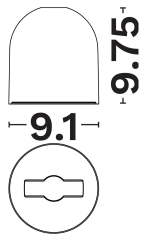

DIMENSION & WEIGHT

LxWxH (cm)	L:9.1 W:9.1 H:9.75 cm
Cut out (cm)	N/A
Weight (Kgr)	N/A

TECHNICAL DRAWING

MATERIAL & COLOR

Product Color	Black
Body Material	Aluminium
Cover Material	N/A

APPLICATION & MOUNTING

PHOTOMETRICAL DATA

Luminus Flux	667
Luminous Efficacy	55.6
Color Temperature	3000
Light Color (Designation)	Warm White
CRI	>90
SDCM	<3
Beam Angle	24
UGR	<19

LIFESPAN

Lifetime	30000
----------	--------------