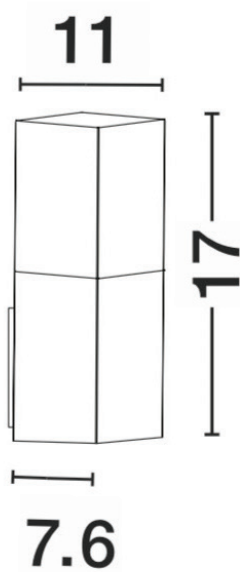

NOVA LUCE

PRODUCT DATASHEET

Version: 001

PRODUCT PHOTOGRAPH

TECHNICAL DRAWING

GENERAL INFORMATION

Product Code	713412
Collection	Outdoor
Product Category	Wall
Product Family	STICK
Mounting Location	Wall
Application Environment	Outdoor

DIMENSION & WEIGHT

LxWxH (cm)	L: 7,6 W: 11 H: 17
Cut out (cm)	N/A
Weight (Kgr)	0.4

MATERIAL & COLOR

Product Color	Grey
Body Material	Aluminium Acrylic

APPLICATION & MOUNTING

Ambient Working Temp.	Max 40 oC
Type of Protection	IP54
Dimmable	No
Type of Dimming (Optional)	N/A
Mounting type	Surface
Mounting Depth (cm)	N/A
Led Module Replaceable	Yes
Light Source	E27