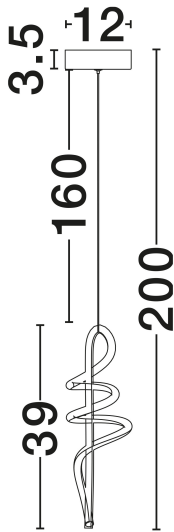

NOVA LUCE

PRODUCT DATASHEET

Version: 001

PRODUCT PHOTOGRAPH

TECHNICAL DRAWING

GENERAL INFORMATION

Product Code	9124102
Collection	Indoor
Product Category	Suspension
Product Family	Soline
Mounting Location	Wall
Application Environment	Indoor
Specifications	N/A

DIMENSION & WEIGHT

LxWxH (cm)	D: 12 H: 200
Cut Out (cm)	N/A
Weight (Kgr)	0.6

MATERIAL & COLOR

Product Color	Gold
Body Material	Metal & Acrylic

APPLICATION & MOUNTING

Ambient Working Temp.	Max 45°C
Type of Protection	IP20
Dimmable	Yes
Type of Dimming	Triac
Mounting type	Surface
Mounting Depth (cm)	N/A
Led Module Replaceable	No
Light Source	LED

Power (Nominal)	18W
Input voltage (Nominal)	220-240V
Mains Frequency	50/60Hz

PHOTOMETRICAL DATA

Luminous Flux	726lm
Color Temperature	3000K
Light Color (Designation)	Warm White

WARRANTY

Warranty	3 Years
----------	----------------