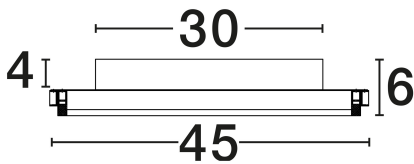

NOVA LUCE

PRODUCT DATASHEET

Version: 001

PRODUCT PHOTOGRAPH

TECHNICAL DRAWING

GENERAL INFORMATION

Product Code	9212913
Collection	Indoor
Product Category	Ceiling
Product Family	Willow
Mounting Location	Ceiling
Application Environment	Indoor
Specifications	N/A

DIMENSION & WEIGHT

LxWxH (cm)	D: 45 H: 6
Cut Out (cm)	N/A
Weight (Kgr)	2.26

MATERIAL & COLOR

Product Color	Sandy White
Body Material	Aluminium & Acrylic

APPLICATION & MOUNTING

Ambient Working Temp.	Max 45°C
Type of Protection	IP20
Dimmable	No
Type of Dimming	N/A
Mounting type	Surface
Mounting Depth (cm)	N/A
Led Module Replaceable	No
Light Source	LED