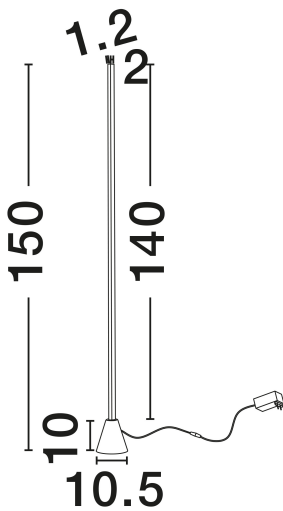

NOVA LUCE

PRODUCT DATASHEET

Version: 001

PRODUCT PHOTOGRAPH

TECHNICAL DRAWING

GENERAL INFORMATION

Product Code	9695706
Collection	Indoor
Product Category	Floor
Product Family	Litee
Mounting Location	Floor
Application Environment	Indoor
Specifications	N/A

DIMENSION & WEIGHT

LxWxH (cm)	D: 10.5 H: 150
Cut Out (cm)	N/A
Weight (Kgr)	2.8

MATERIAL & COLOR

Product Color	Sandy Black
Body Material	Aluminium & Pc

APPLICATION & MOUNTING

Ambient Working Temp.	Max 45°C
Type of Protection	IP20
Dimmable	Yes
Type of Dimming	Triac
Mounting type	Surface
Mounting Depth (cm)	N/A
Led Module Replaceable	No
Light Source	LED

Power (Nominal)	26W
Input voltage (Nominal)	220-240V
Mains Frequency	50/60Hz

PHOTOMETRICAL DATA

Luminous Flux	891lm
Color Temperature	3000K
Light Color (Designation)	Warm White

WARRANTY

Warranty	3 Years
----------	----------------