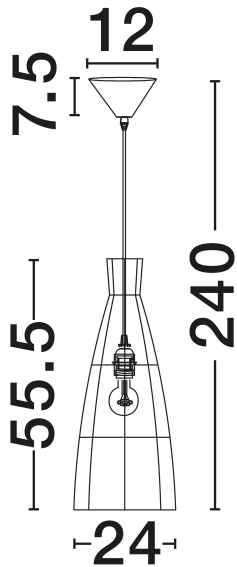

NOVA LUCE

PRODUCT DATASHEET

Version: 001

PRODUCT PHOTOGRAPH

TECHNICAL DRAWING

GENERAL INFORMATION

Product Code	9586619
Collection	Indoor
Product Category	Suspension
Product Family	Niro
Mounting Location	Ceiling
Application Environment	Indoor
Specifications	N/A

DIMENSION & WEIGHT

LxWxH (cm)	D: 24 H: 240
Cut Out (cm)	N/A
Weight (Kgr)	0.83

MATERIAL & COLOR

Product Color	Natural
Body Material	Rattan

APPLICATION & MOUNTING

Ambient Working Temp.	Max 45°C
Type of Protection	IP20
Dimmable	Yes
Type of Dimming	N/A
Mounting type	Surface
Mounting Depth (cm)	N/A
Led Module Replaceable	Yes
Light Source	E27

Power (Nominal)	1x12W
Input voltage (Nominal)	100-240V
Mains Frequency	50/60Hz

PHOTOMETRICAL DATA

Luminous Flux	N/A
Color Temperature	N/A
Light Color (Designation)	N/A

WARRANTY

Warranty	3 Years
----------	----------------