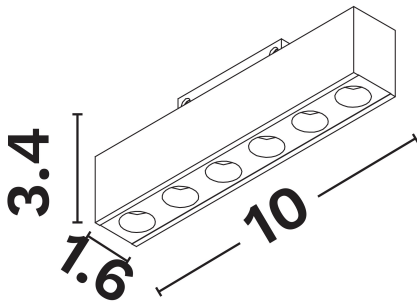

NOVA LUCE

PRODUCT DATASHEET

Version: 001

PRODUCT PHOTOGRAPH

GENERAL INFORMATION

Product Code	9580918
Collection	Indoor
Product Category	Ceiling
Product Family	Ivy
Mounting Location	Wall
Application Environment	Indoor
Specifications	N/A

DIMENSION & WEIGHT

LxWxH (cm)	L: 10 W: 1.6 H: 3.4
Cut Out (cm)	N/A
Weight (Kgr)	0.071

MATERIAL & COLOR

Product Color	Sandy Black
Body Material	Aluminium

TECHNICAL DRAWING

APPLICATION & MOUNTING

Ambient Working Temp.	Max 45°C
Type of Protection	IP20
Dimmable	Yes
Type of Dimming	Triac
Mounting type	Surface
Mounting Depth (cm)	N/A
Led Module Replaceable	No
Light Source	LED

NOVA LUCE S.A

Schimatari Viotias
32009, Greece

+30 22620 58 121
+30 22620 56 743

info@novaluce.com
www.novaluce.com