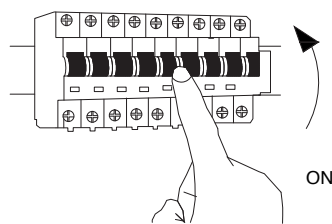

# NOVA LUCE

9232204 9232205  
9232206 9232207

1

Turn off the general switch

2

Make a hole

3

Connect the wires

4

Apply the product in to place

5

Turn on the general switch