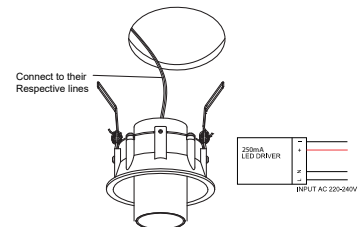

# NOVA LUCE

9232204 9232205  
9232206 9232207

1

Turn off the general switch

2

Make a hole

3

Connect the wires

4

Apply the product in to place

5

Turn on the general switch